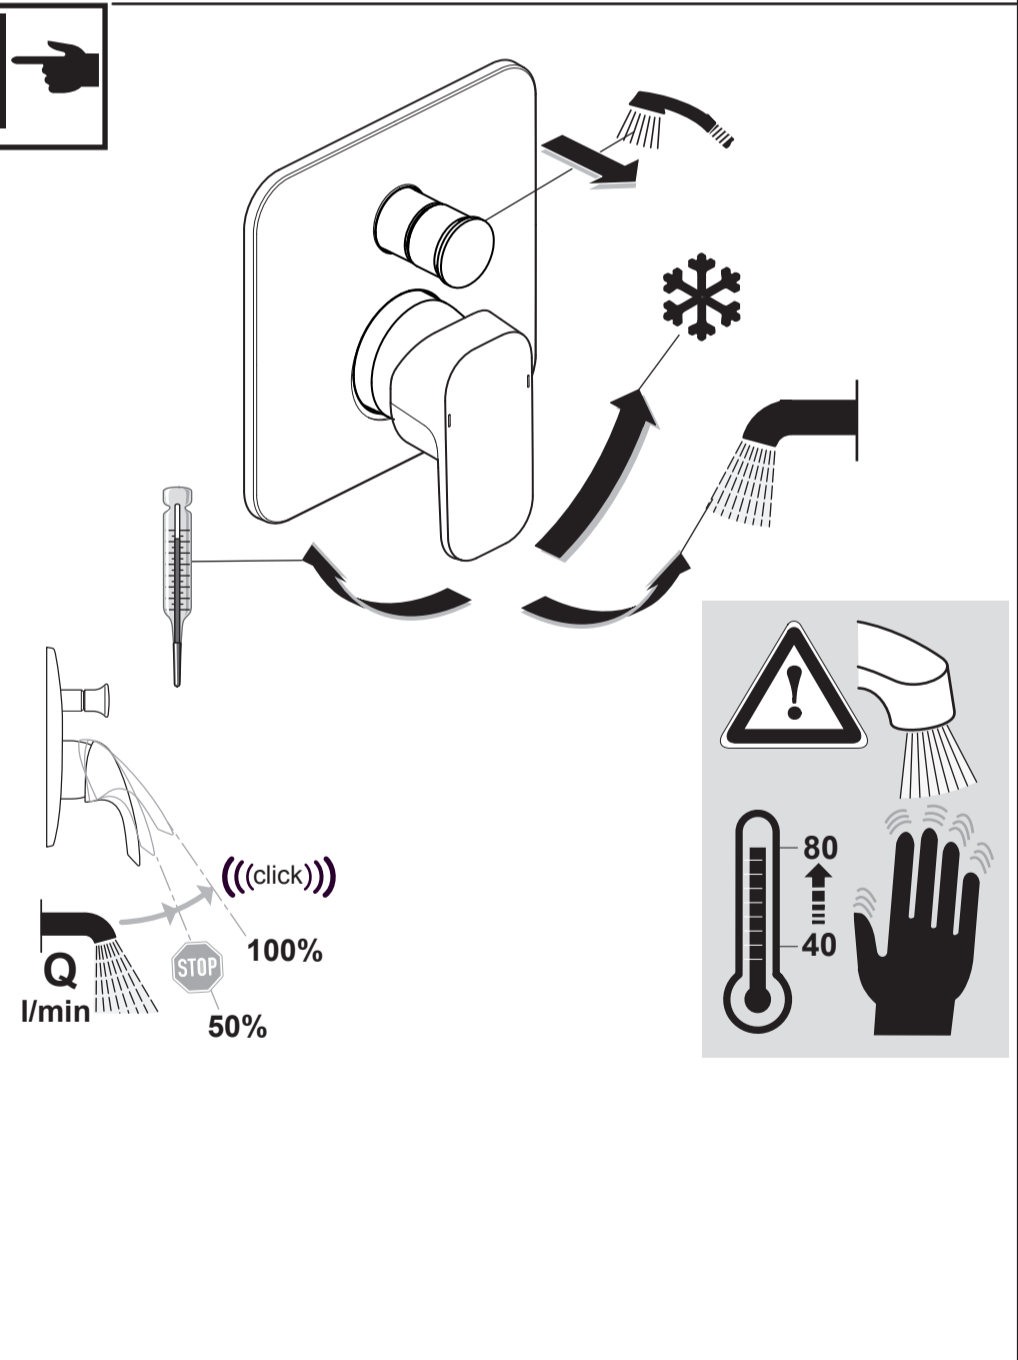

P	bar	0,5	MAX. 10	5		Q (3 bar)
T	°C		MAX. 80	65		l/min
				40		25