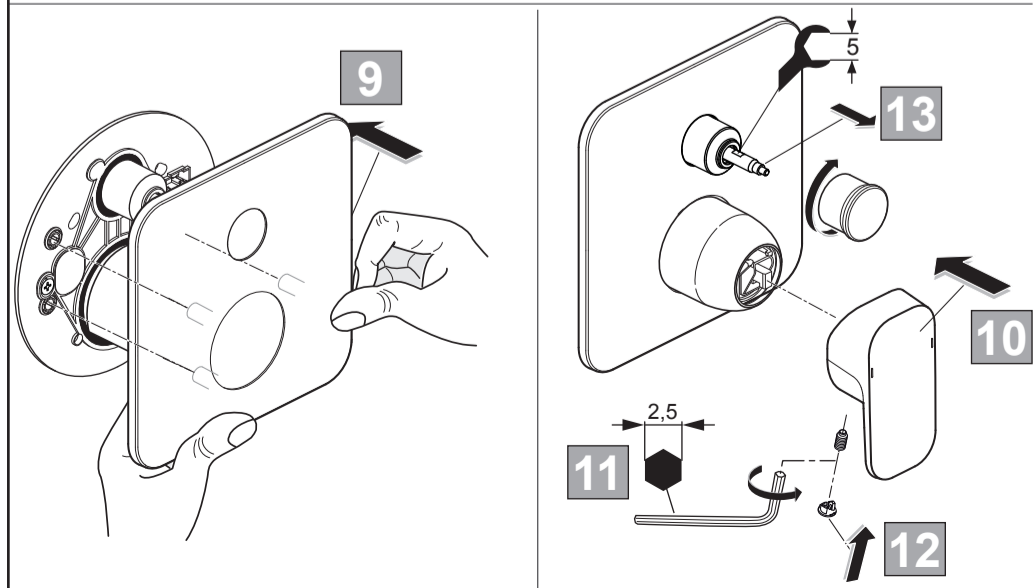

P	bar	0,5	MAX. 10	5		Q (3 bar)
T	°C		MAX. 80	65		l/min
				40		25