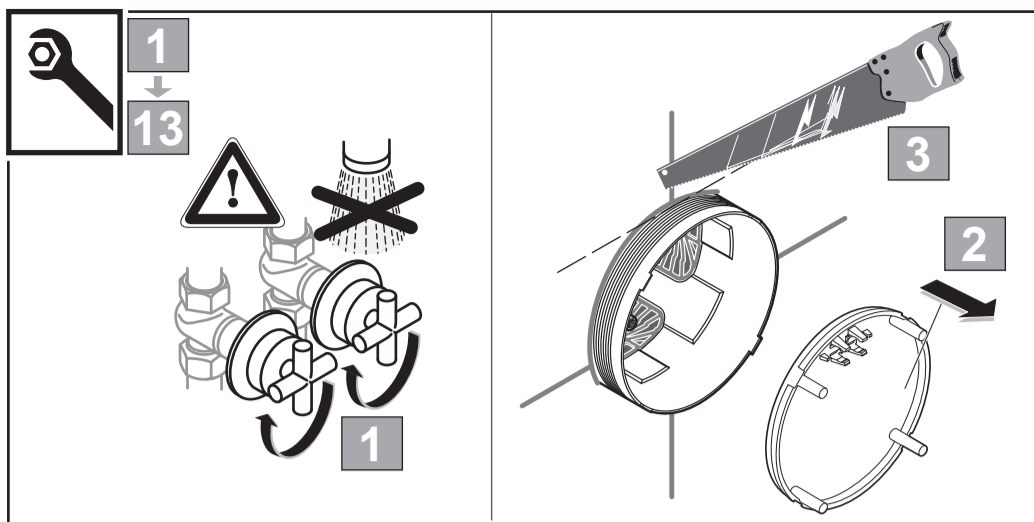

Tonic II
A 6340 ...

1116 / A 866 954
 (+ A 865 612)
 Made in Germany

Ideal Standard International NV
 Corporate Village - Gent Building
 Da Vincilaan 2
 1935 Zaventem
 Belgium

www.idealstandardinternational.com